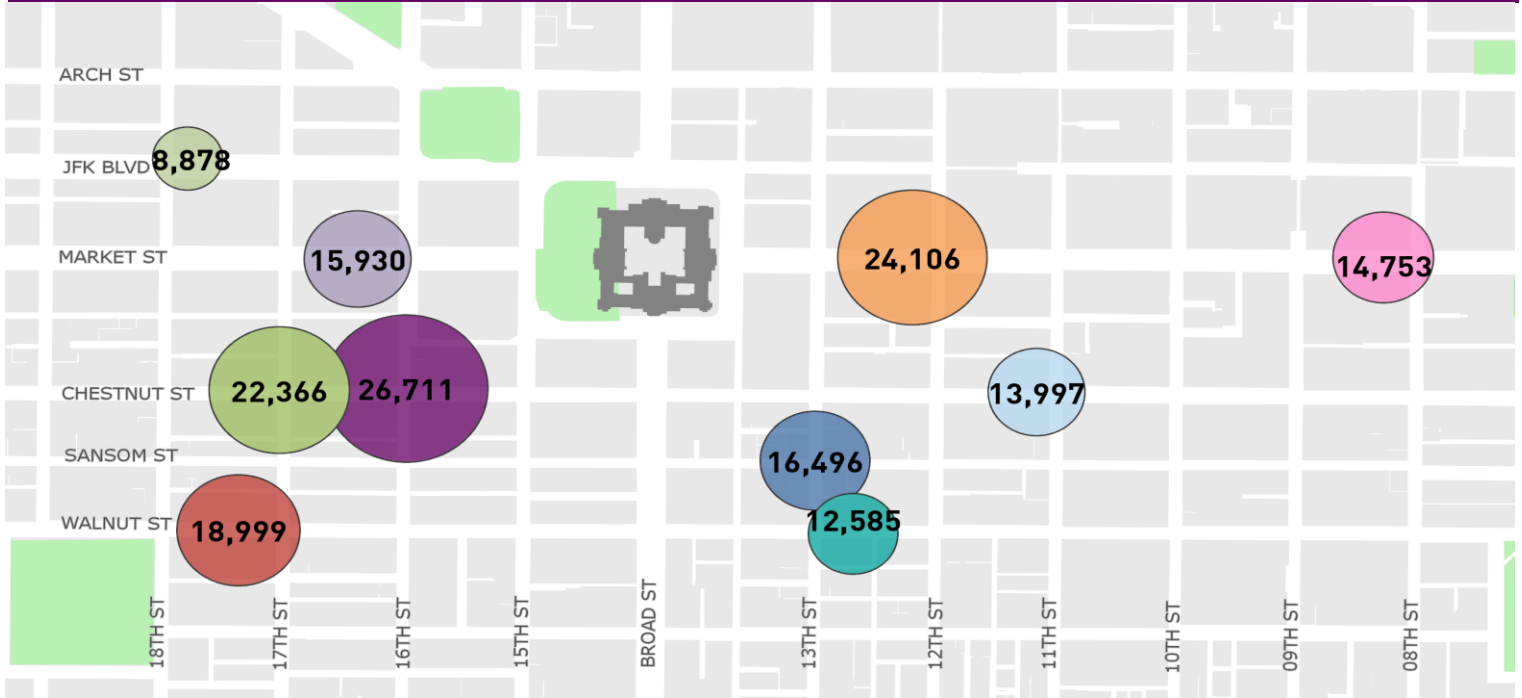

CENTER CITY REPORTS:
PEDESTRIAN COUNTS

January 2019

www.PhiladelphiaRetail.com

Average Daily Pedestrian Volume* by Location (Monday - Sunday)

Average Daily Pedestrian Volume* by Weekday/Weekend

*Pedestrian Volume refers to pedestrians traveling in both directions on either side of the street at the indicated locations

Average Hourly Pedestrian Volume* on Weekdays (Monday - Friday)

Average Hourly Pedestrian Volume* on Weekends (Saturday - Sunday)

*Pedestrian Volume refers to pedestrians traveling in both directions on either side of the street at the indicated locations