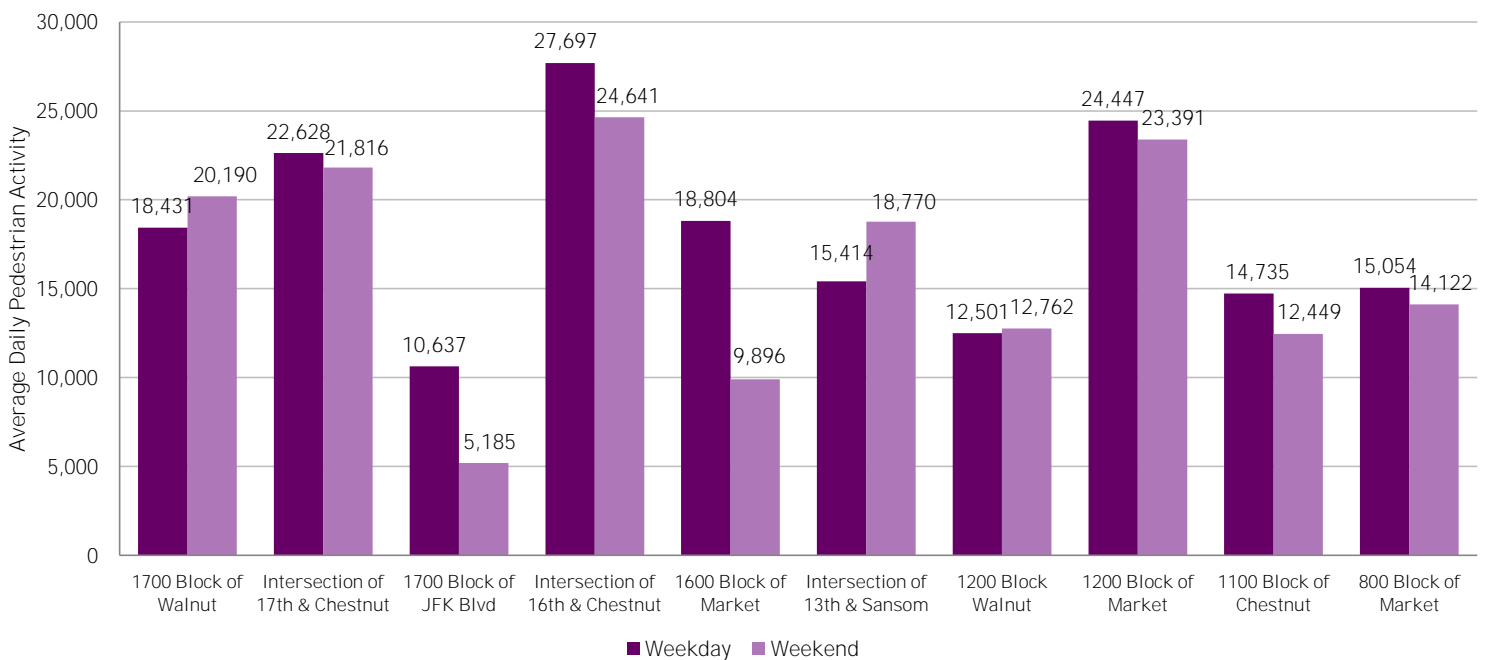

CENTER CITY REPORTS:
PEDESTRIAN COUNTS

January 2019

www.PhiladelphiaRetail.com

Average Daily Pedestrian Volume* by Location (Monday - Sunday)

Average Daily Pedestrian Volume* by Weekday/Weekend

*Pedestrian Volume refers to pedestrians traveling in both directions on either side of the street at the indicated locations

Average Hourly Pedestrian Volume* on Weekdays (Monday - Friday)

Average Hourly Pedestrian Volume* on Weekends (Saturday - Sunday)

*Pedestrian Volume refers to pedestrians traveling in both directions on either side of the street at the indicated locations