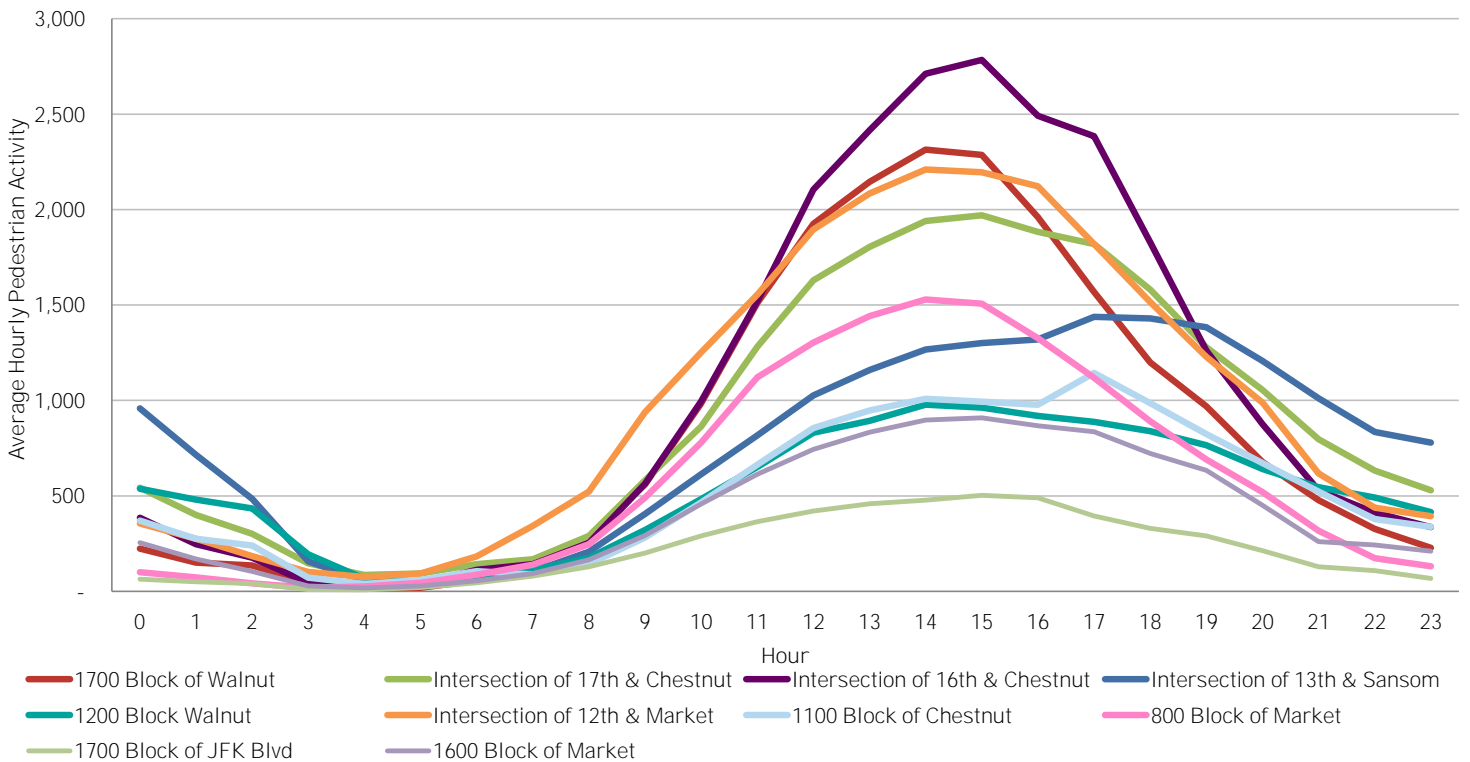

CENTER CITY REPORTS:
PEDESTRIAN COUNTS

January 2019

www.PhiladelphiaRetail.com

Average Daily Pedestrian Volume* by Location (Monday - Sunday)

Average Daily Pedestrian Volume* by Weekday/Weekend

*Pedestrian Volume refers to pedestrians traveling in both directions on either side of the street at the indicated locations

Average Hourly Pedestrian Volume* on Weekdays (Monday - Friday)

Average Hourly Pedestrian Volume* on Weekends (Saturday - Sunday)

*Pedestrian Volume refers to pedestrians traveling in both directions on either side of the street at the indicated locations