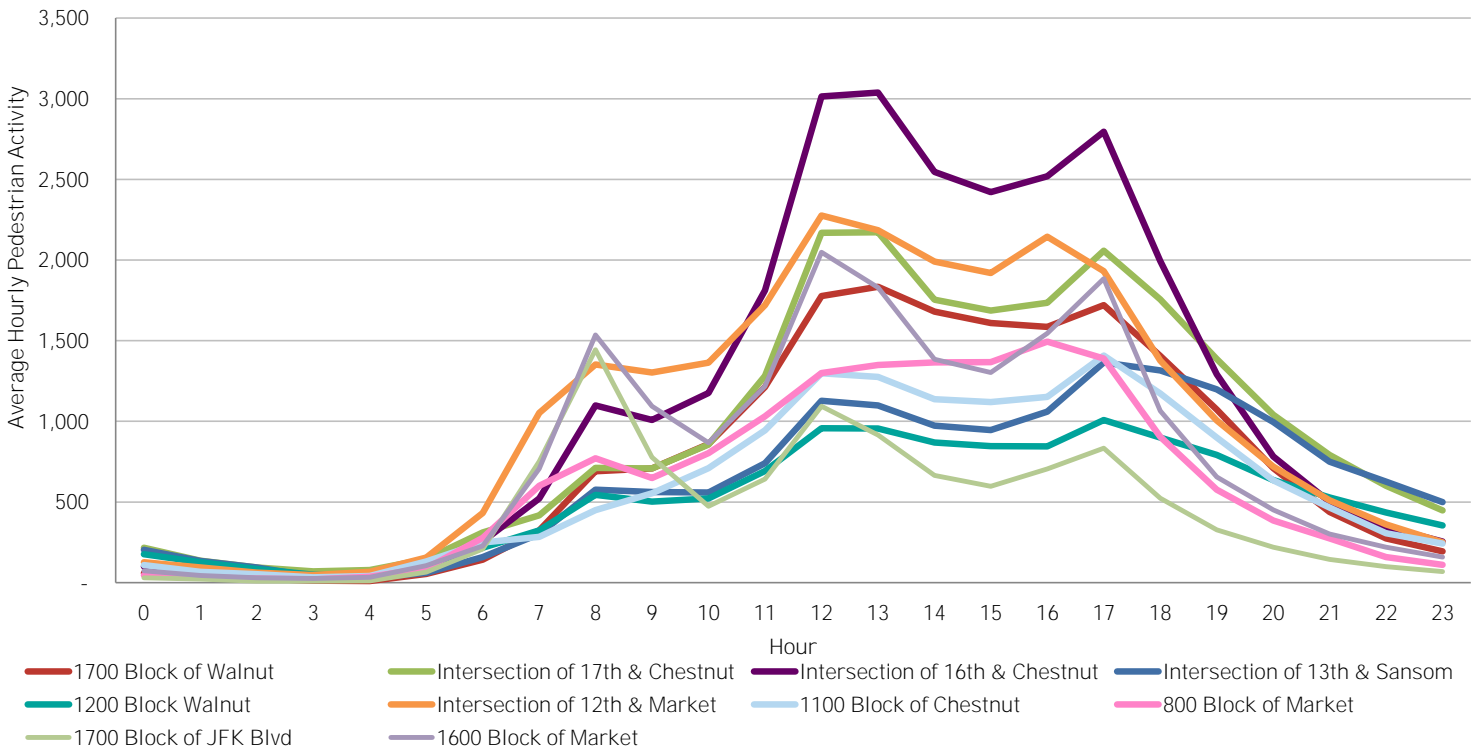

CENTER CITY REPORTS:
PEDESTRIAN COUNTS

January 2019

www.PhiladelphiaRetail.com

Average Daily Pedestrian Volume* by Location (Monday - Sunday)

Average Daily Pedestrian Volume* by Weekday/Weekend

*Pedestrian Volume refers to pedestrians traveling in both directions on either side of the street at the indicated locations

Average Hourly Pedestrian Volume* on Weekdays (Monday - Friday)

Average Hourly Pedestrian Volume* on Weekends (Saturday - Sunday)

*Pedestrian Volume refers to pedestrians traveling in both directions on either side of the street at the indicated locations